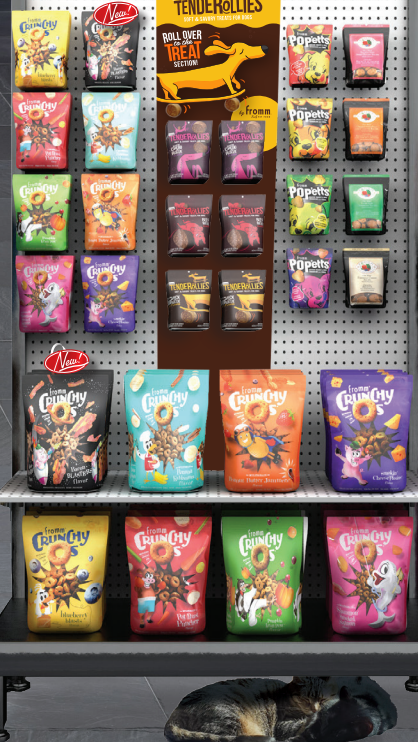

fromm. *Family* PET FOOD

Premium
TRUSTED, QUALITY FOODS

5th Generation
FAMILY OWNED & OPERATED

fromm. DRY DOG FOOD

fromm. WET DOG FOOD

fromm. CAT DRY • WET • TREATS

fromm. TREATS

fromm. CLASSIC

FROMM
DINER
Order up!
Betty's Biscuits & Gravy
Maddie's Morning Hash
Sam's Steak & Eggs