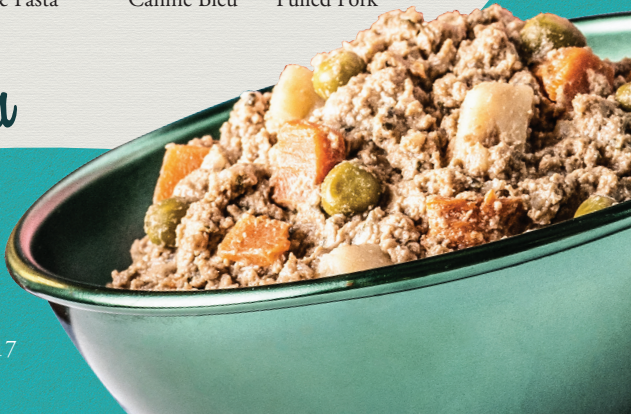

What-a-ya Havin'?