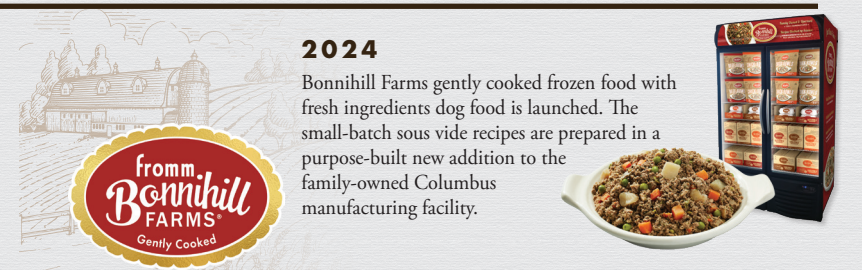

2025

Fromm introduces Fromm Family Nutritionals, a functional product line delivering targeted nutrition and continuing our legacy as pioneers in pet health and nutrition.

FIVE GENERATIONS & COUNTING

Tom and Kathy's sons, Dan and Bryan Nieman, representing the 5th generation of the family business, are intricately involved in the business and committed to carrying on the family legacy of quiet innovation.

PET PARENTS

Show us your Cuties!

We'd love to see your adorable dogs and cool cats! Share photos and stories and they may be featured on our social, website, and more.

Submit here!
cuties.frommfamily.com